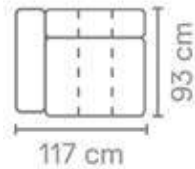

MATERIAL

Seats: nosag springs, comfort foam, upholstery.

Back cushions: comfort foam.

S52401 (12542)
77 (93) x 141 x 93 cm

S52401AL (10000)
77 (93) x 117 x 93 cm

S52401AR (12543)
77 (93) x 117 x 93 cm

S52401ZA (12544)
77 (93) x 93 x 93 cm