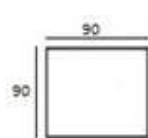

BURTON-P90X90 (12063)
42 (42) x 90 x 90 cm