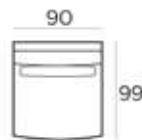

FELIX-1,5ZA (11162)
89 (44) x 90 x 99 cm