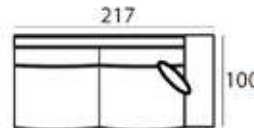

SANTOS-3AR (10813)
89 (100) x 217 x 100 cm