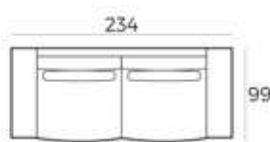

FELIX-3 (11184)
89 (44) x 234 x 99 cm