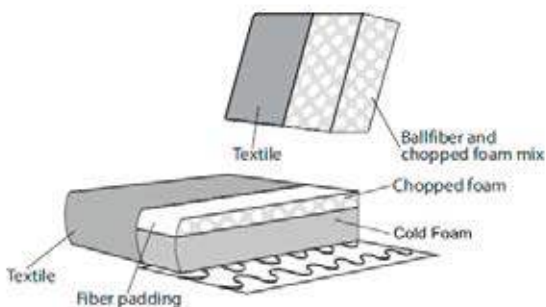

SEE PAGE 344 FOR ALL AVAILABLE FABRICS.