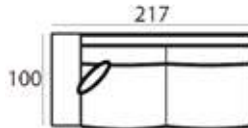

SANTOS-3AL (10812)
89 (100) x 217 x 100 cm