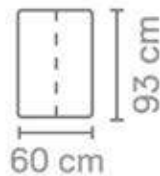

S5240P60 (12553)
44 (93) x 60 x 93 cm