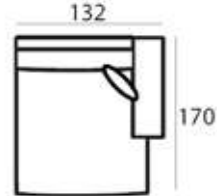

SANTOS-LCH132R (10823)
89 (170) x 132 x 170 cm