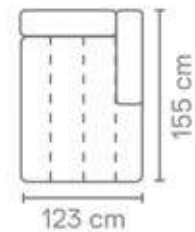

S5240LCHR (12552)
77 (155) x 123 x 155 cm