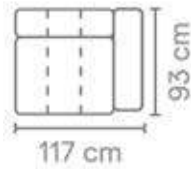

MATERIAL

Seats: nosag springs, comfort foam, upholstery.

Back cushions: comfort foam.

S52401 (12542)
77 (93) x 141 x 93 cm

S52401AL (10000)
77 (93) x 117 x 93 cm

S52401AR (12543)
77 (93) x 117 x 93 cm

S52401ZA (12544)
77 (93) x 93 x 93 cm