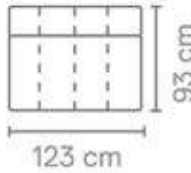

S52402ZA (12548)
77 (93) x 123 x 93 cm