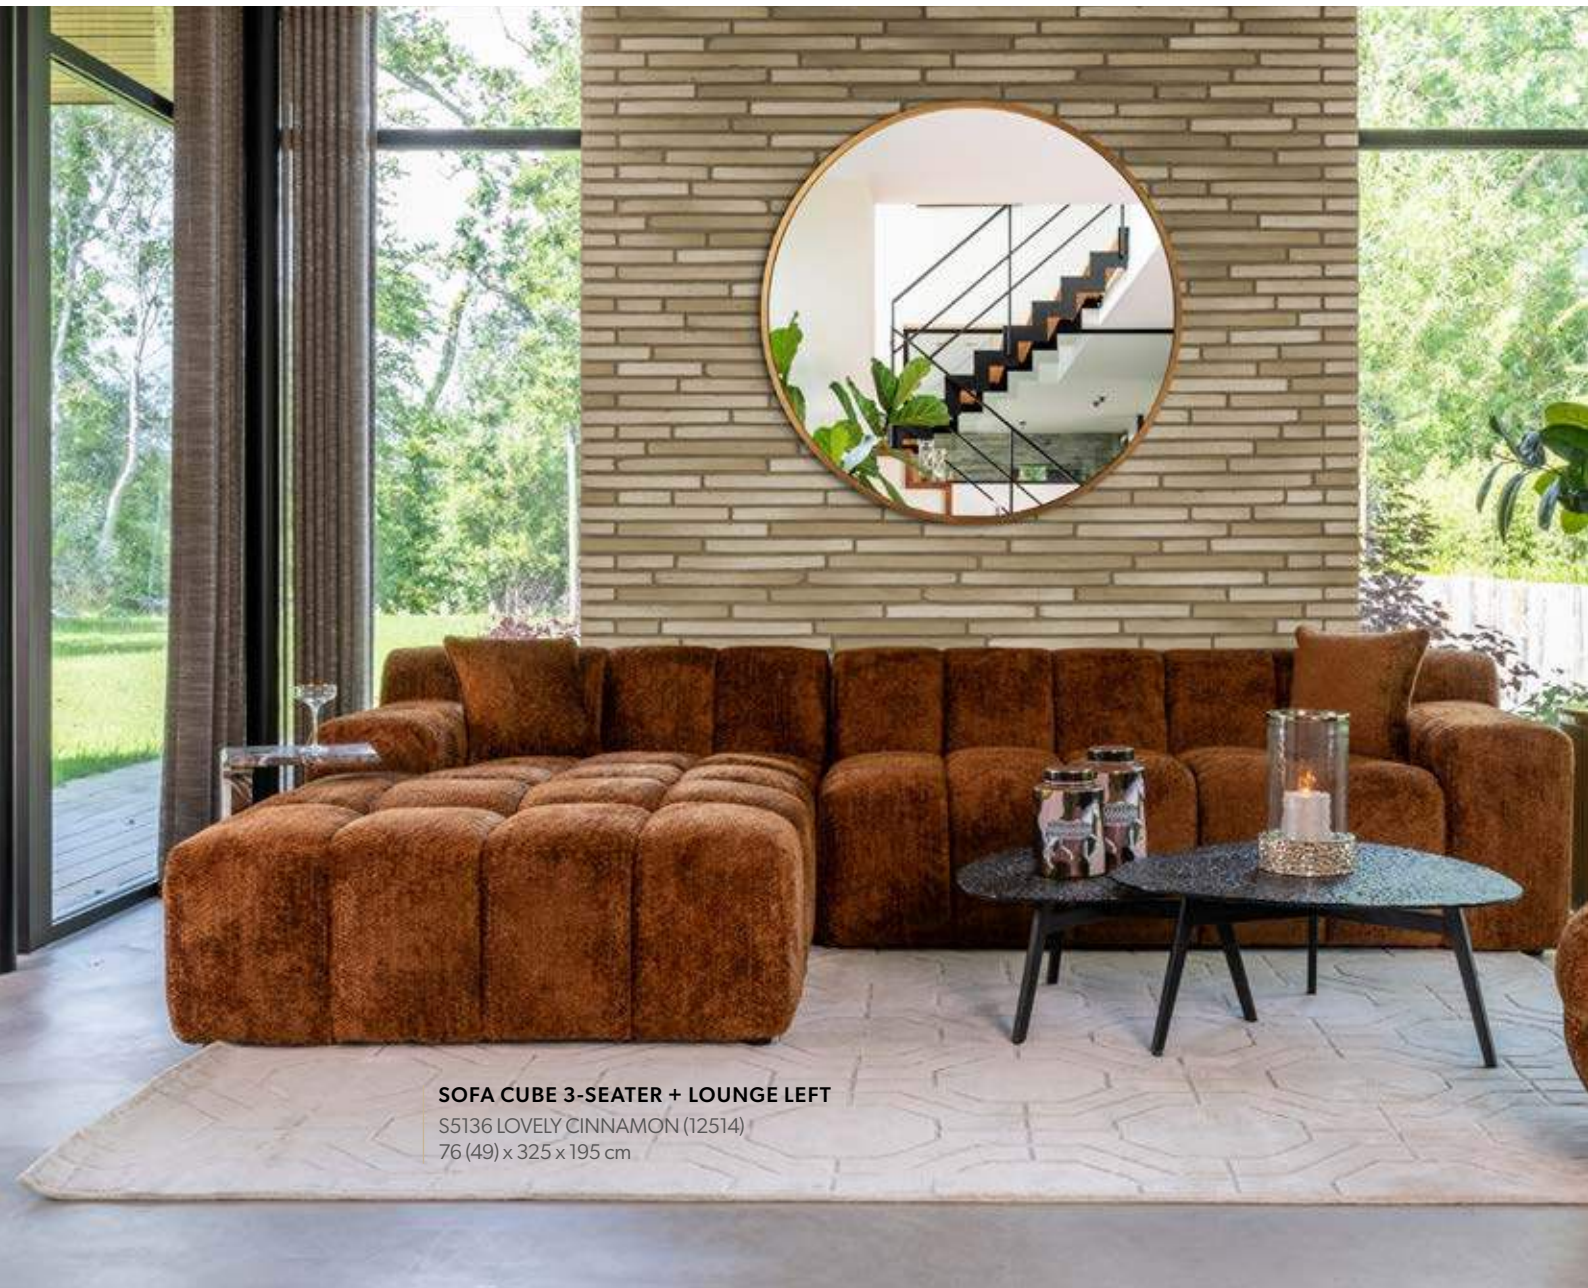

SOFA CUBE 3-SEATER + LOUNGE LEFT
S5136 LOVELY CINNAMON (12514)
76 (49) x 325 x 195 cm