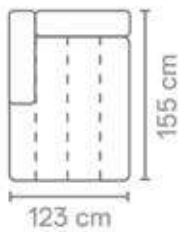

S5240LCHL (12551)
77 (155) x 123 x 155 cm