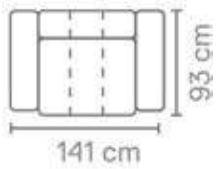

MATERIAL

Seats: nosag springs, comfort foam, upholstery.

Back cushions: comfort foam.

S52401 (12542)
77 (93) x 141 x 93 cm

S52401AL (10000)
77 (93) x 117 x 93 cm

S52401AR (12543)
77 (93) x 117 x 93 cm

S52401ZA (12544)
77 (93) x 93 x 93 cm