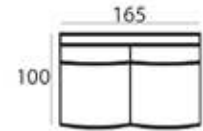

SANTOS-2,5ZA (10807)
89 (100) x 165 x 100 cm