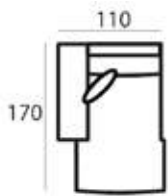

SANTOS-LCH82,5L (10824)
89 (170) x 110 x 170 cm