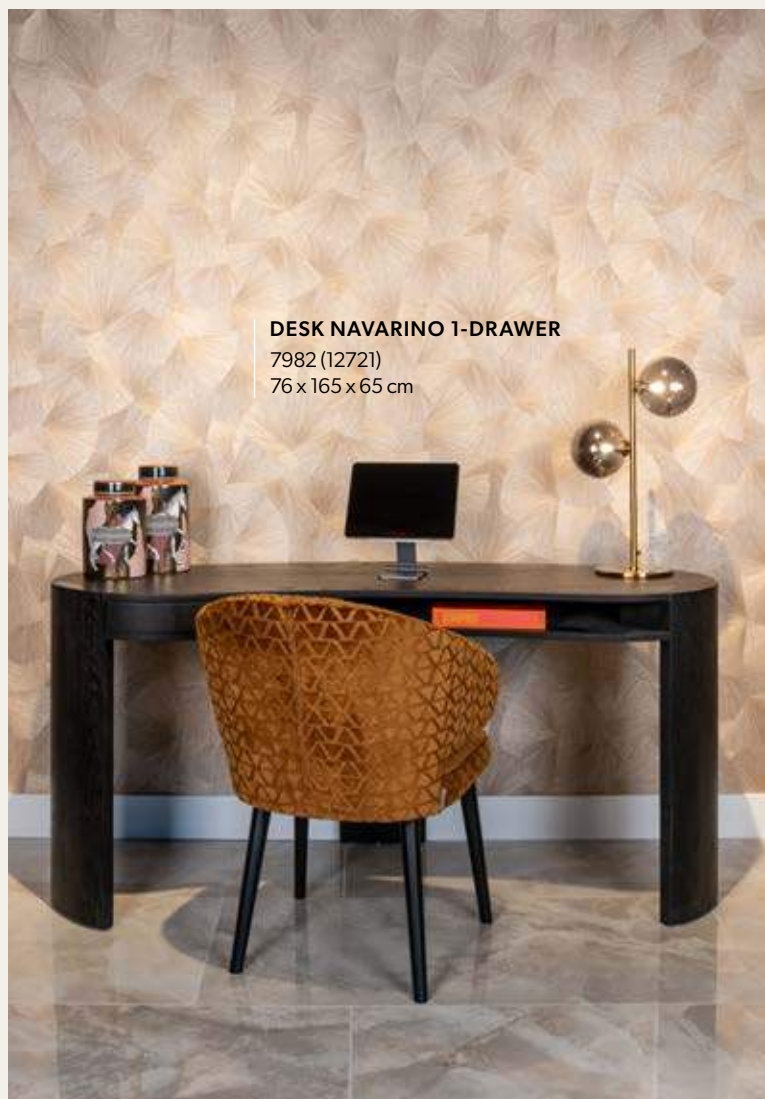

DESK NAVARINO 1-DRAWER

7982 (12721)
76 x 165 x 65 cm