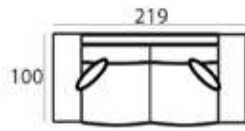

SANTOS-2,5 (10804)
89 (100) x 219 x 100 cm