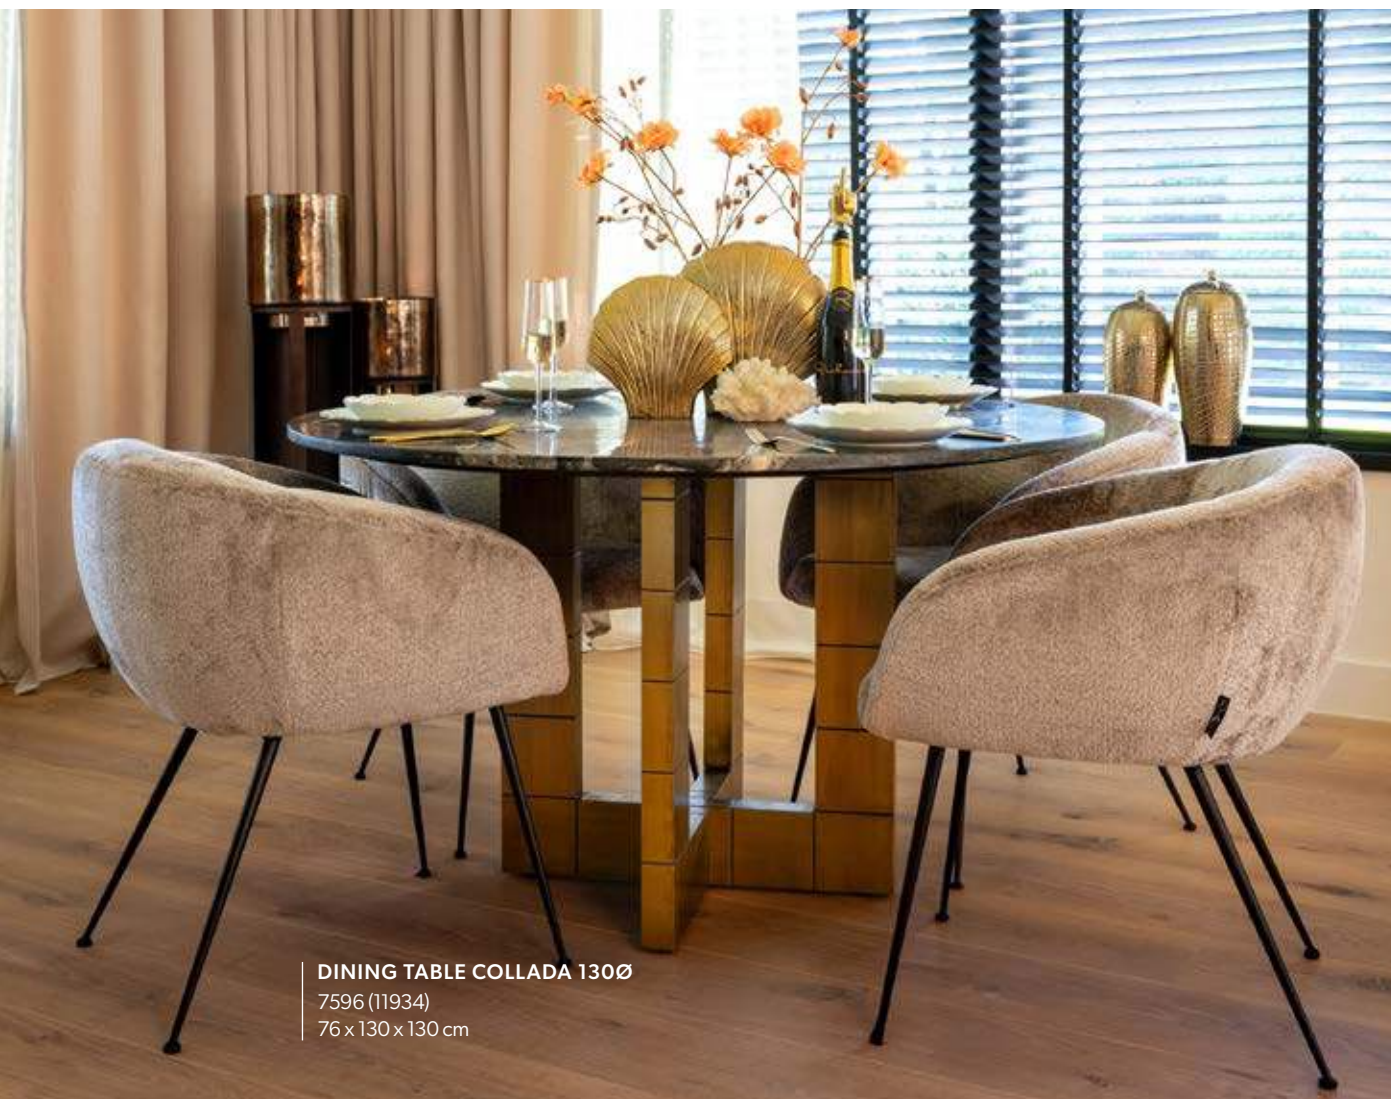

COLLADA

COLLECTION

DINING TABLE COLLADA 130Ø
7596 (11934)
76 x 130 x 130 cm