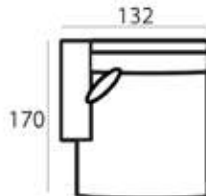

SANTOS-LCH132L (10822)
89 (170) x 132 x 170 cm