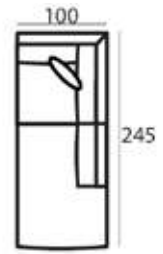

SANTOS-OTMR (10829)
89 (245) x 100 x 245 cm