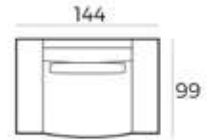

FELIX-1,5 (11183)
89 (44) x 144 x 99 cm