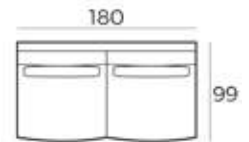

FELIX-3ZA (11164)
89 (44) x 180 x 99 cm

Combine to your wishes
with the many
different modules