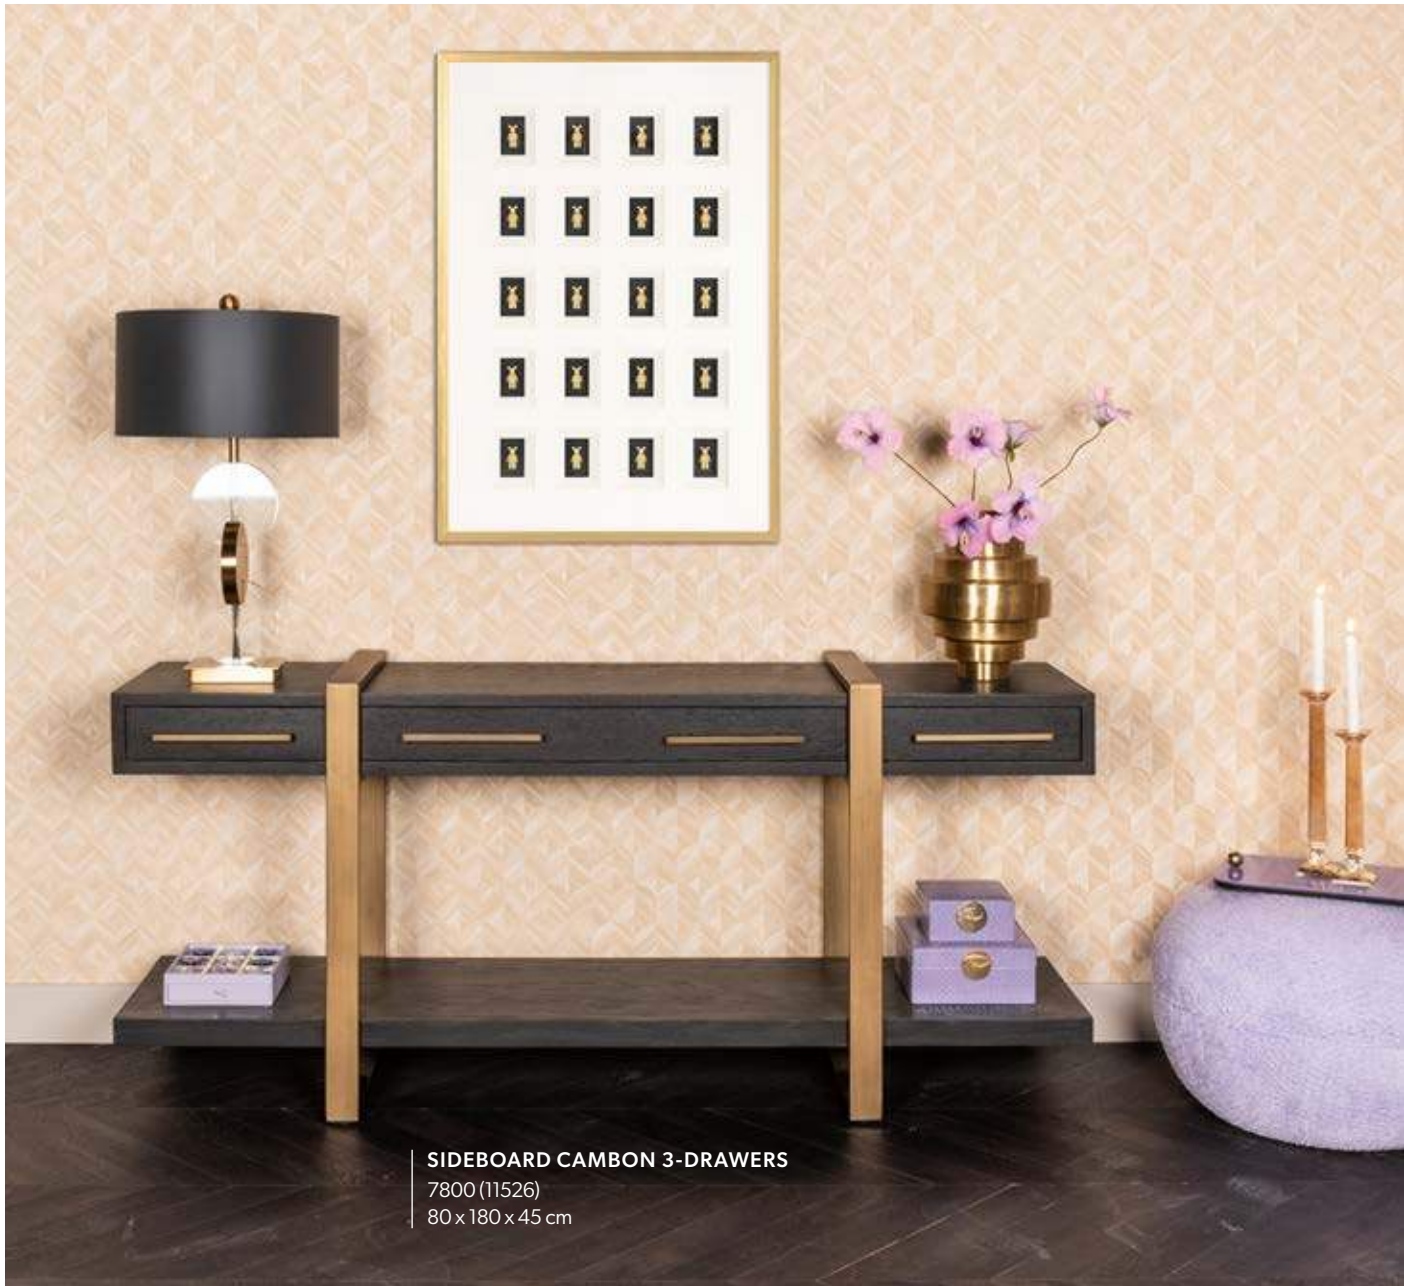

SIDEBOARD CAMBON 3-DRAWERS
7800 (11526)
80 x 180 x 45 cm