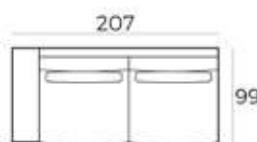

FELIX-3AL (11180)
89 (44) x 207 x 99 cm