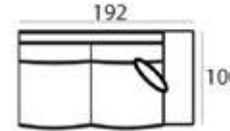

SANTOS-2,5AR (10806)
89 (100) x 192 x 100 cm