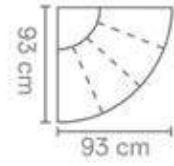

S5240CO (12550)
77 (93) x 93 x 93 cm