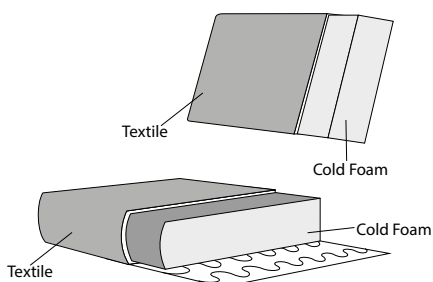

MATERIAL

Seats: springs, cold foam, upholstery.

Back cushions: ballfiber and chopped foam mix, upholstery.

6524 BLACK (11644)
43 x 104 x 45 cm

6524 BROWN (12840)
43 x 104 x 45 cm

SEE PAGE 344 FOR ALL AVAILABLE FABRICS.