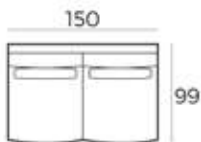

FELIX-2,5ZA (11163)
89 (44) x 150 x 99 cm