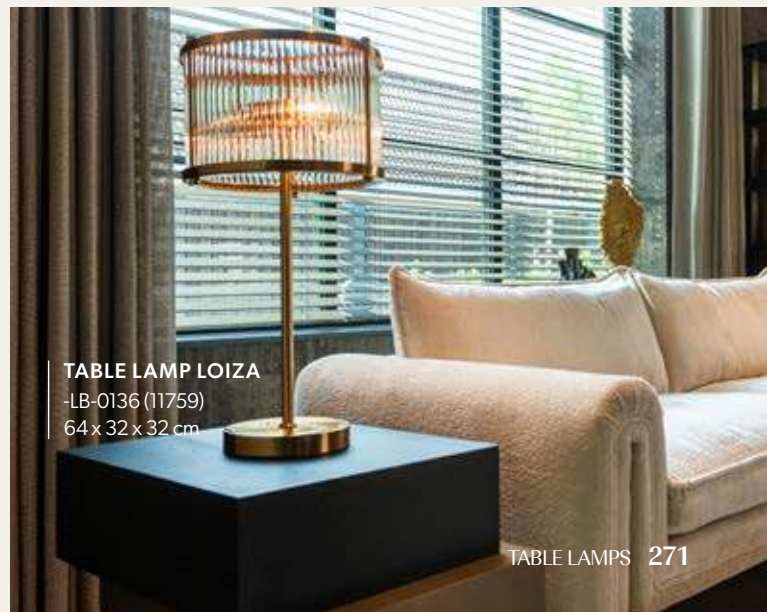

TABLE LAMP LOIZA
-LB-0136 (11759)
64 x 32 x 32 cm