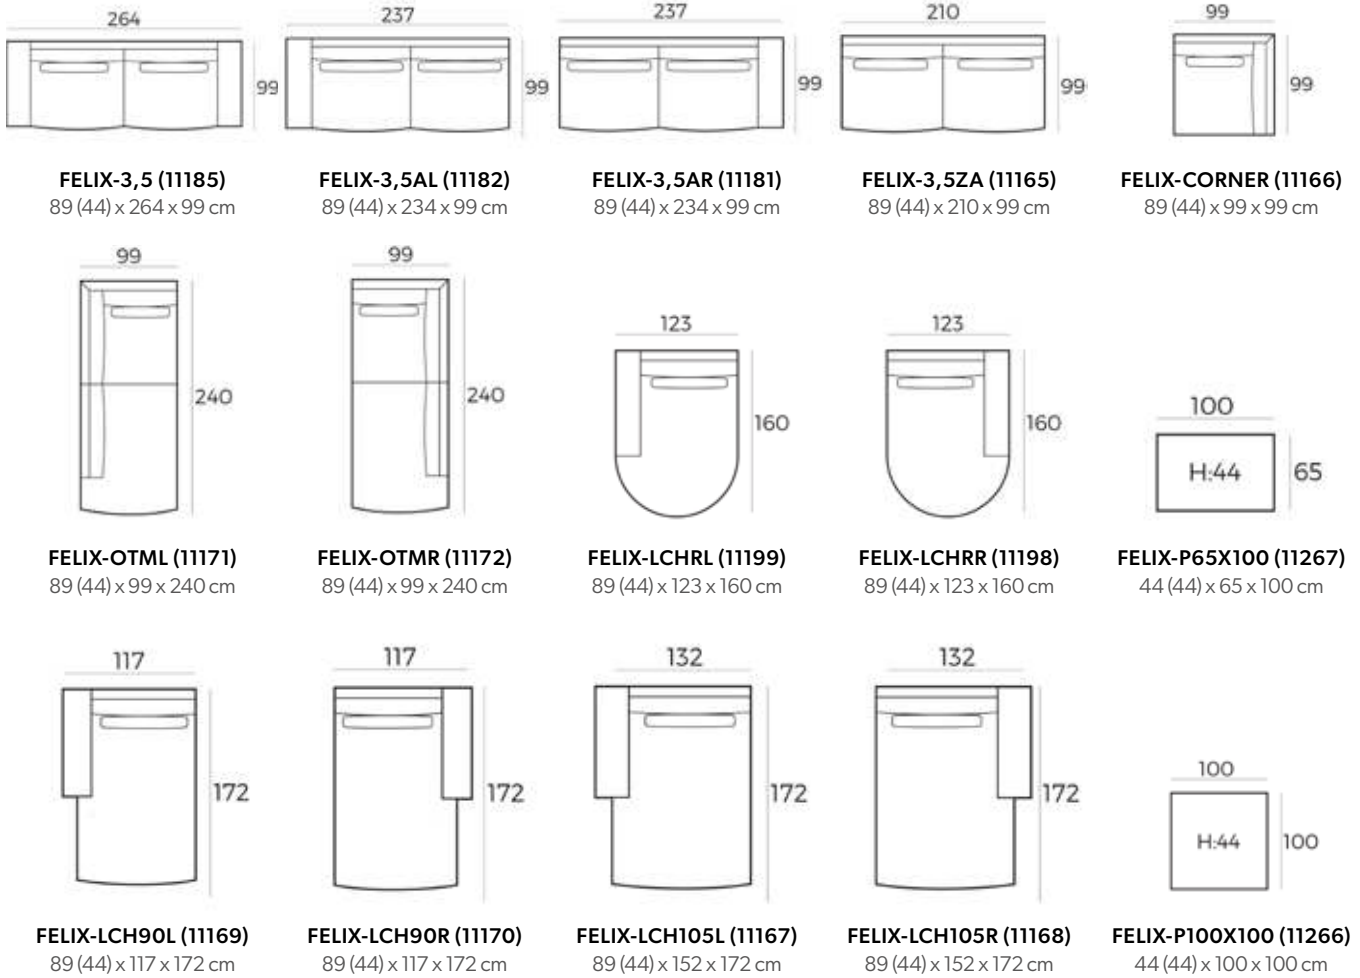

FELIX-3 (11184)
89 (44) x 234 x 99 cm

FELIX-3AL (11180)
89 (44) x 207 x 99 cm

FELIX-3AR (11179)
89 (44) x 207 x 99 cm

FELIX-3ZA (11164)
89 (44) x 180 x 99 cm

Combine to your wishes
with the many
different modules