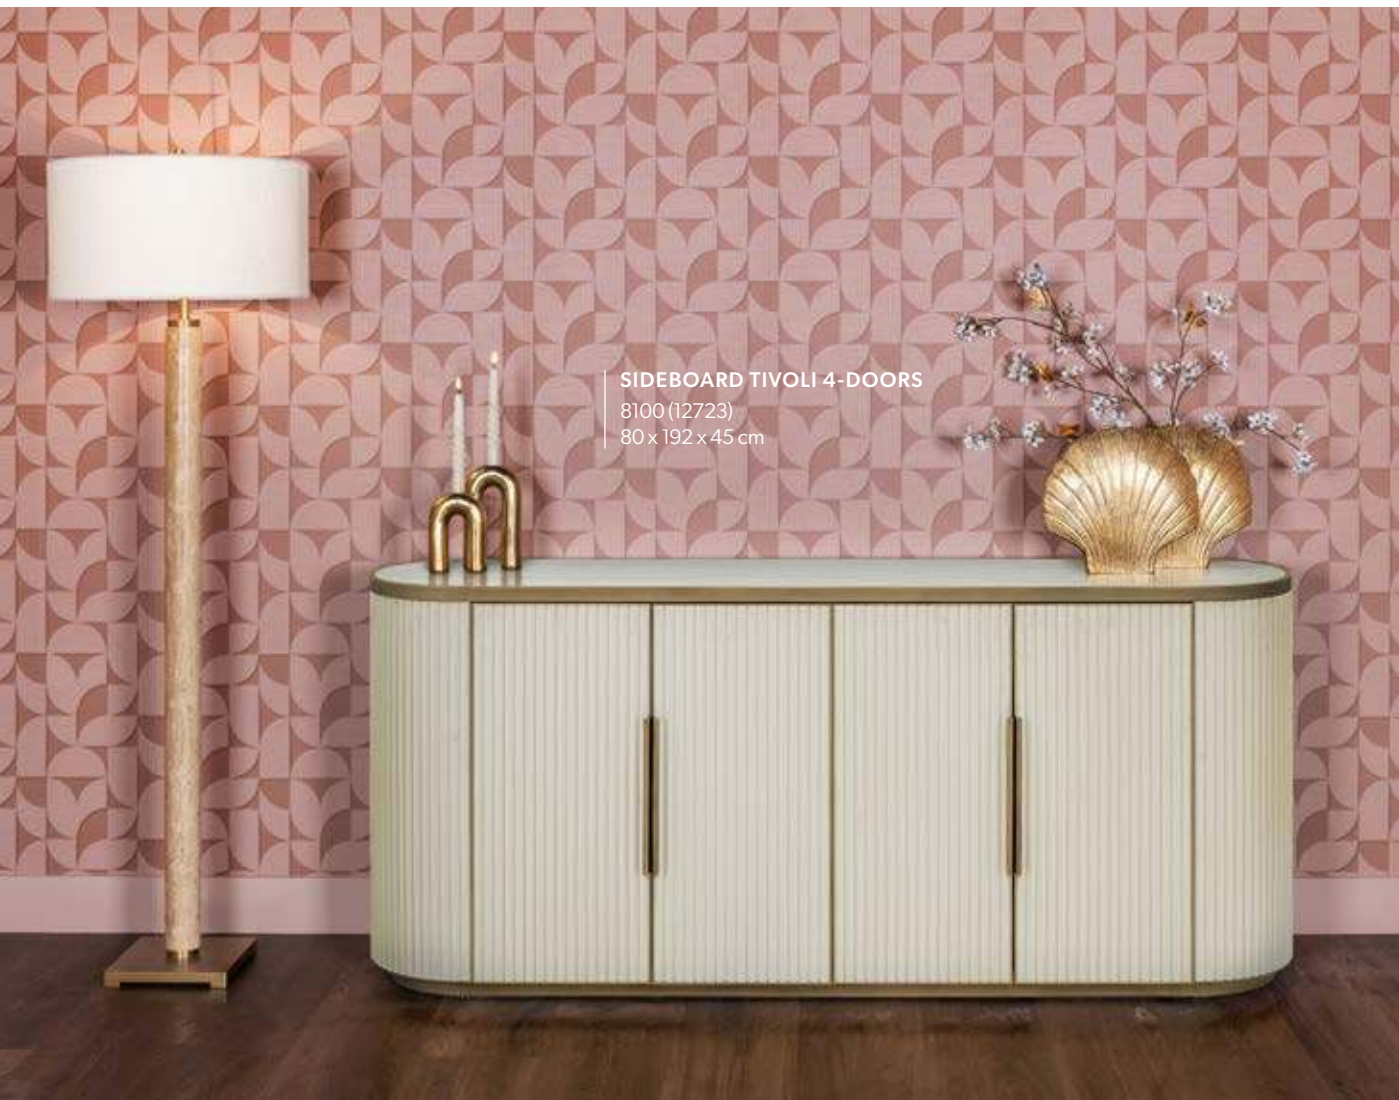

TIVOLI

COLLECTION

SIDEBOARD TIVOLI 4-DOORS
8100 (12723)
80 x 192 x 45 cm