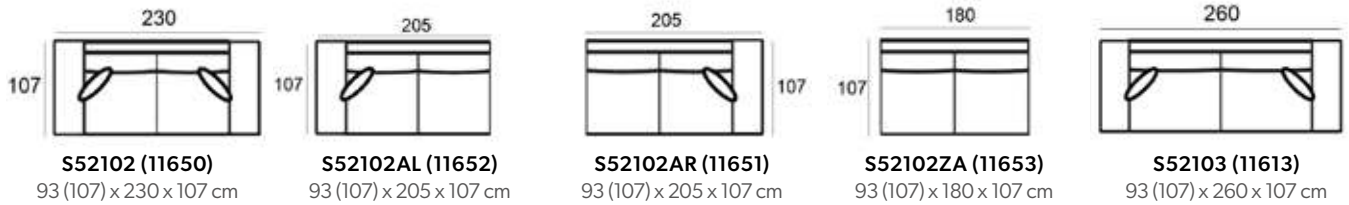

MATERIAL

Seats: springs, cold foam, upholstery.

Back cushions: ballfiber and chopped foam mix, upholstery.

6524 BLACK (11644)
43 x 104 x 45 cm

6524 BROWN (12840)
43 x 104 x 45 cm

SEE PAGE 344 FOR ALL AVAILABLE FABRICS.