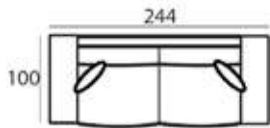

SANTOS-3 (10808)
89 (100) x 244 x 100 cm