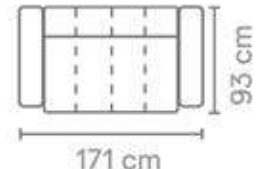

MATERIAL

Seats: nosag springs, comfort foam, upholstery.

Back cushions: comfort foam.

S52401 (12542)
77 (93) x 141 x 93 cm

S52401AL (10000)
77 (93) x 117 x 93 cm

S52401AR (12543)
77 (93) x 117 x 93 cm

S52401ZA (12544)
77 (93) x 93 x 93 cm