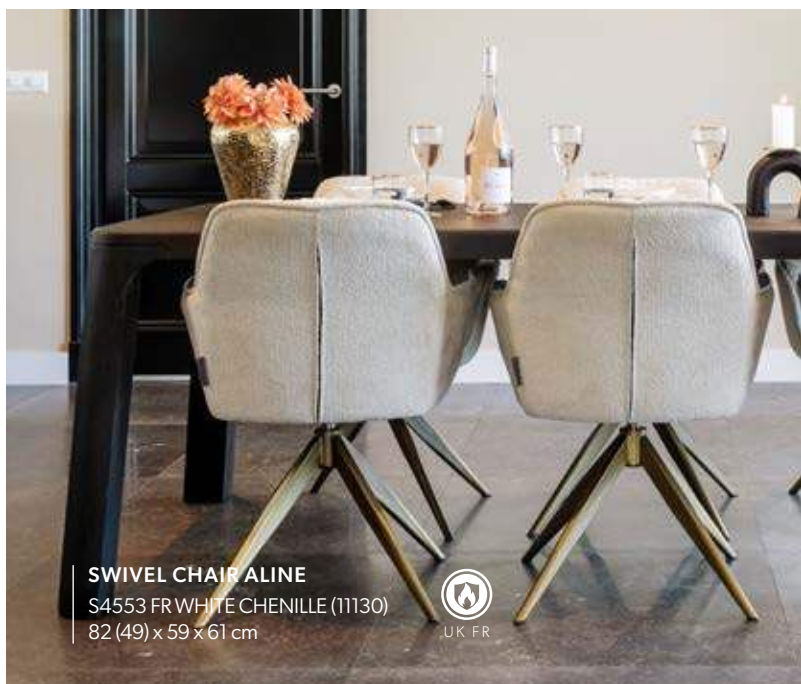

SWIVEL CHAIR ALINE
S4553 FR WHITE CHENILLE (11130)
82 (49) x 59 x 61 cm