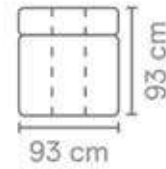

MATERIAL

Seats: nosag springs, comfort foam, upholstery.

Back cushions: comfort foam.

S52401 (12542)
77 (93) x 141 x 93 cm

S52401AL (10000)
77 (93) x 117 x 93 cm

S52401AR (12543)
77 (93) x 117 x 93 cm

S52401ZA (12544)
77 (93) x 93 x 93 cm