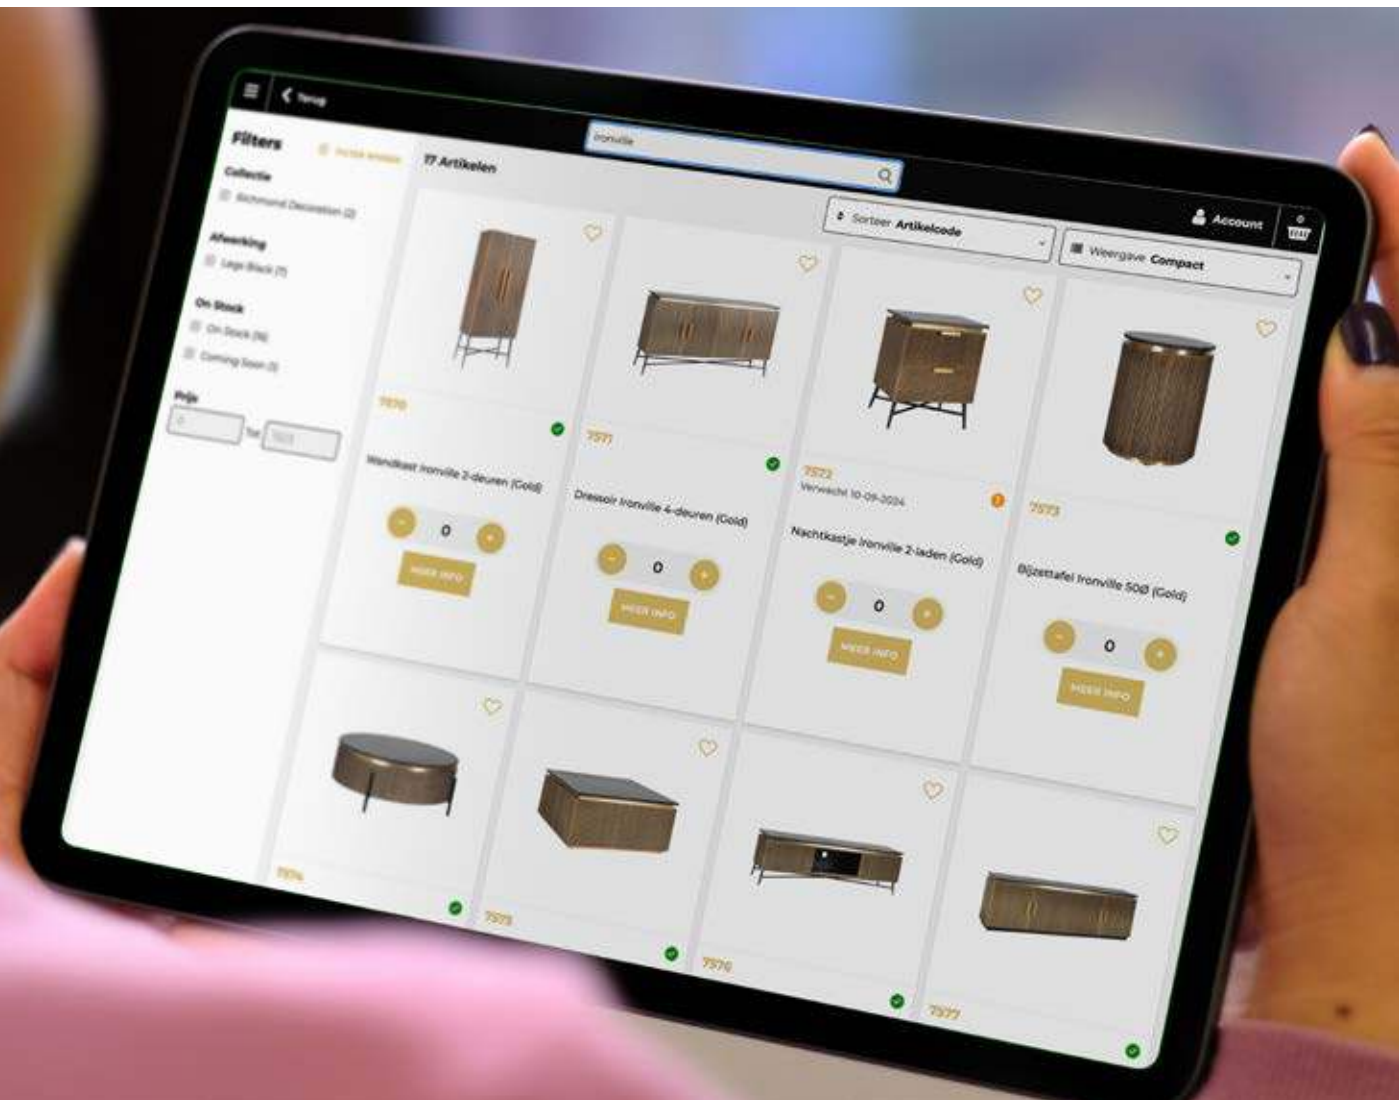

EXCLUSIVE ACCESS

TO OUR B2B WEBSHOP

Welcome to the Richmond Interiors B2B Webshop, your exclusive gateway to our complete collection, designed specifically for our valued dealers. As a Richmond Interiors dealer, you can effortlessly browse, order, and manage your inventory with just a few clicks.

To access your account, simply scan the QR code or visit www.richmondinteriors.nl/b2b in your web browser. Interested in becoming a dealer? Fill out our dealer application form to start working with us. Experience the convenience and efficiency of our B2B platform, tailored to support your business needs.