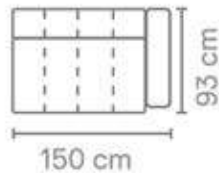

S52402AR (12547)
77 (93) x 150 x 93 cm