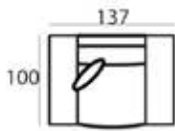

SANTOS

MODULE SOFA

SOFA MODULES

The Santos module sofa has a contemporary and stylish design with a luxurious seat. Create your ultimate setup with the various modules Santos has to offer.

MATERIAL

Seats: cold foam, chopped foam, fiber padding, upholstery.

Back cushions: ballfiber and chopped foam mix, upholstery.

SANTOS-1,5 (10803)
89 (100) x 137 x 100 cm