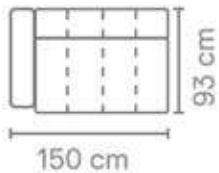

S52402AL (12546)
77 (93) x 150 x 93 cm